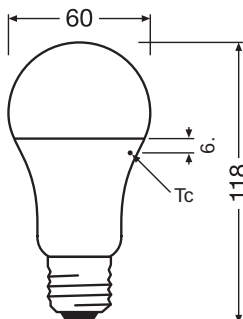

Photometrical data

Luminous flux	1521 lm
Nominal useful luminous flux 90°	1521 lm
Luminous efficacy	117 lm/W
Lumen main.fact.at end of nom.life time	0.70
Light color (designation)	Warm White
Color temperature	2700 K
Color rendering index Ra	≥80
Light color	827
Standard deviation of color matching	≤6 sdcM
Flickering metric (Pst LM)	≤1
Stroboscope effect metric (SVM)	≤0.9

Light technical data

Beam angle	200 °
------------	-------

Starting time	< 0.5 s
Rated beam angle (half peak value)	200.00 °

### Dimensions & Weight

Overall length	118.00 mm
Diameter	60.00 mm
Maximum diameter	60 mm
Product weight	43.00 g