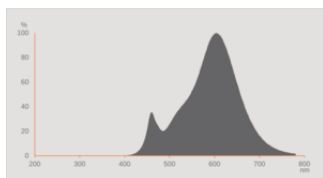

Photometrical data

Luminous flux	1521 lm
Nominal useful luminous flux 90°	1521 lm
Luminous efficacy	117 lm/W
Lumen main.fact.at end of nom.life time	0.70
Light color (designation)	Warm White
Color temperature	2700 K
Color rendering index Ra	≥80
Light color	827
Standard deviation of color matching	≤6 sdcM
Flickering metric (Pst LM)	≤1
Stroboscope effect metric (SVM)	≤0.9

Light technical data

Beam angle	200 °
------------	-------

Starting time	< 0.5 s
Rated beam angle (half peak value)	200.00 °